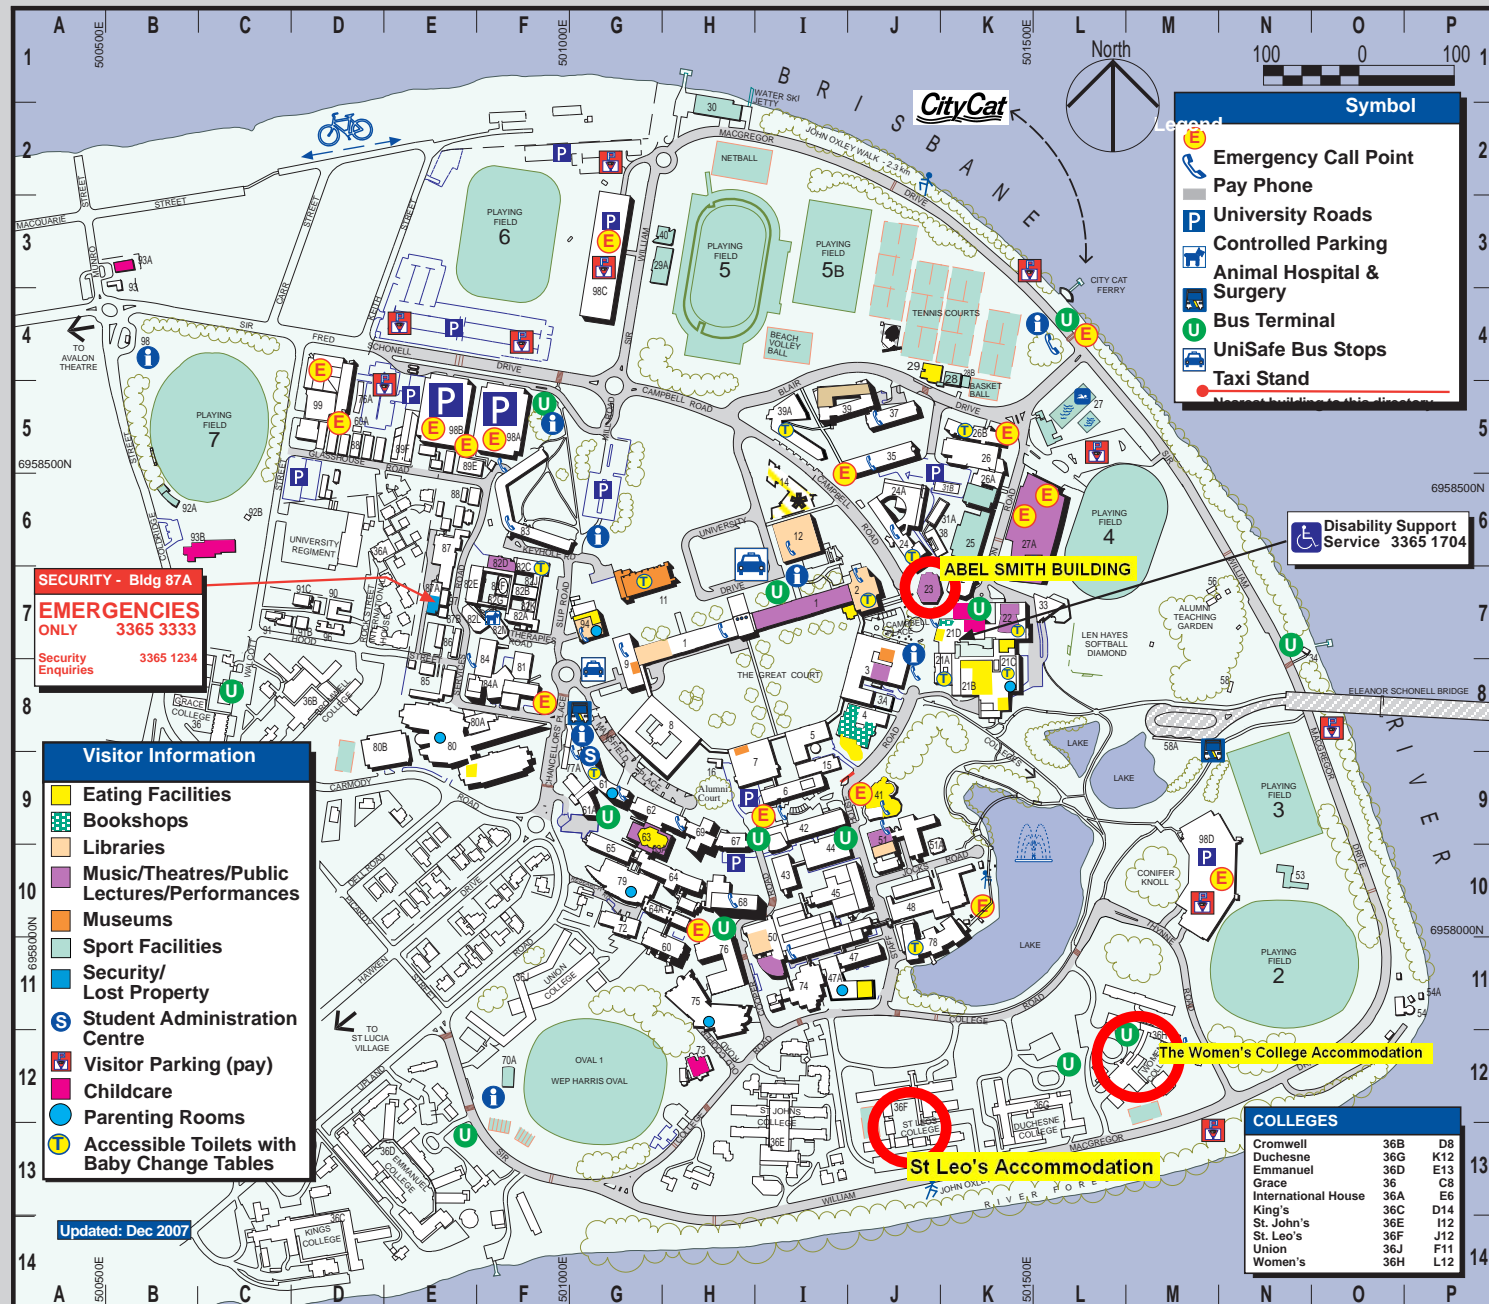

St Lucia Campus

THE UNIVERSITY
OF QUEENSLAND
AUSTRALIA

LEGEND - FACILITIES & SCHOOLS

LEGEND - CENTRES, SERVICES & INDEPENDENT OPERATIONS

Bldg. No.	Map Ref.	Bldg. Name	Bldg. No.	Map Ref.	Bldg. Name
1	I7	Aboriginal & Torres Strait Islander Studies Unit	63A	G9	Post Office (Australia Post)
2	J7	Accommodation Services (Central Admin)	21	K8	Property & Facilities Division - Admin
3	H9	Advanced Wastewater Management Centre	21	K8	Admin. Construction, Planning
4	H9	Alumni Association	4	J8	Central Store, Cleaning, Furniture, Mailroom
5	H9	ARC Centre for Functional Nanomaterials	4	J8	Garage, Transport
6	H9	ARC Centre for Functional Nanomaterials	4	J8	Garage, Transport
7	H9	ARC Centre for Functional Nanomaterials	4	J8	Garage, Transport
8	H9	ARC Centre for Functional Nanomaterials	4	J8	Garage, Transport
9	H9	ARC Centre for Functional Nanomaterials	4	J8	Garage, Transport
10	H9	ARC Centre for Functional Nanomaterials	4	J8	Garage, Transport
11	H9	ARC Centre for Functional Nanomaterials	4	J8	Garage, Transport
12	H9	ARC Centre for Functional Nanomaterials	4	J8	Garage, Transport
13	H9	ARC Centre for Functional Nanomaterials	4	J8	Garage, Transport
14	H9	ARC Centre for Functional Nanomaterials	4	J8	Garage, Transport

LEGEND - BUILDING NAMES

Bldg. No.	Map Ref.	Building Name	Bldg. No.	Map Ref.	Building Name
23	J7	Abel Smith Lecture Theatre	81	G9	Queensland Brain Institute
24	J7	Abel Smith Lecture Theatre	82	G9	Richards Building
25	J7	Abel Smith Lecture Theatre	83	G9	Richards Research Laboratories
26	J7	Abel Smith Lecture Theatre	84	G9	SBS Temporary Accommodation
27	J7	Abel Smith Lecture Theatre	85	G9	Security Annex
28	J7	Abel Smith Lecture Theatre	86	G9	Seddon Buildings
29	J7	Abel Smith Lecture Theatre	87	G9	Sherman Building
30	J7	Abel Smith Lecture Theatre	88	G9	Social Sciences Annex
31	J7	Abel Smith Lecture Theatre	89	G9	Social Sciences Building
32	J7	Abel Smith Lecture Theatre	90	G9	Space Bank 1
33	J7	Abel Smith Lecture Theatre	91	G9	Space Bank 2
34	J7	Abel Smith Lecture Theatre	92	G9	Staff House
35	J7	Abel Smith Lecture Theatre	93	G9	Staff House
36	J7	Abel Smith Lecture Theatre	94	G9	Staff House
37	J7	Abel Smith Lecture Theatre	95	G9	Staff House
38	J7	Abel Smith Lecture Theatre	96	G9	Staff House
39	J7	Abel Smith Lecture Theatre	97	G9	Staff House
40	J7	Abel Smith Lecture Theatre	98	G9	Staff House
41	J7	Abel Smith Lecture Theatre	99	G9	Staff House
42	J7	Abel Smith Lecture Theatre	100	G9	Staff House